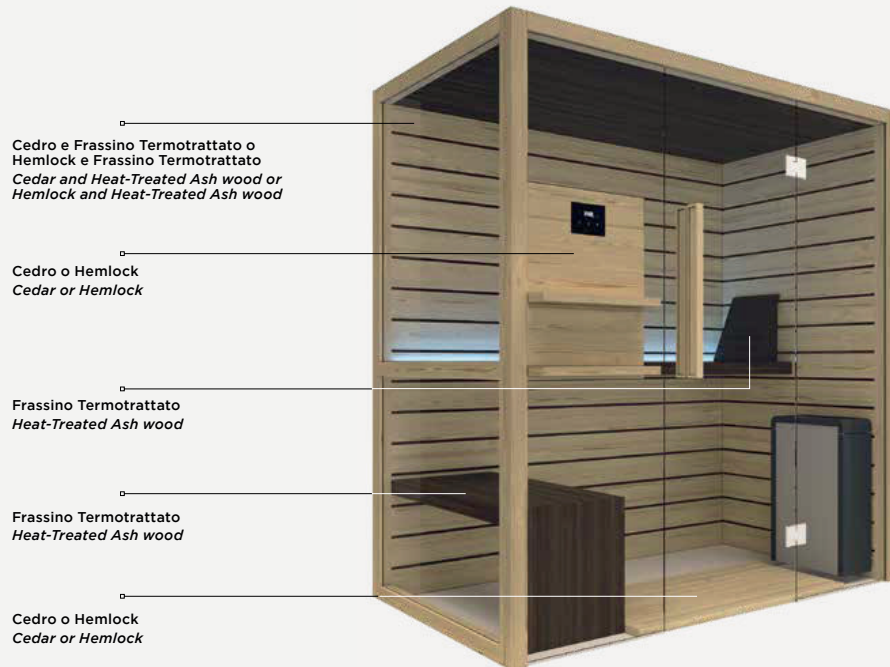

Kalika

collection