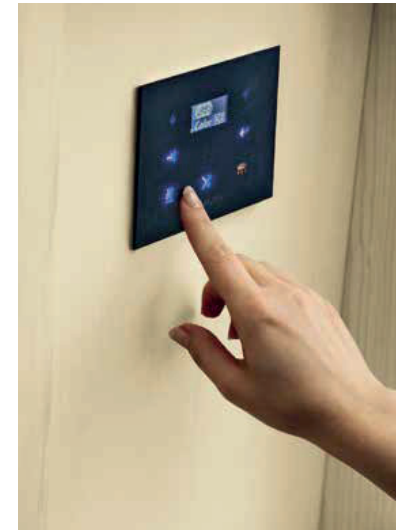

*The sauna is made entirely of fir resonance. The inner lighting creates a unique ray effect thanks to the diffused light fitted to the wooden staved wall. A fir bench completes the furnishing. The wooden handle is integrated on the entire length of the door to provide an easy, safe grip and a natural decorative presence.*

## Talia

collection

Il pannello di controllo digitale permette di gestire tutte le funzioni della sauna con facilità. La lampada interna diffonde la luce con un particolare effetto raggiato.

*The digital display panel easily manages all the sauna's functions. The internal lamp create a unique ray effect.*

### 220w interior light

Base with adjustable feet  
Tempered glass door, 6 mm thick  
Three-dimensional adjustable hinges  
Stove with stones  
Display panel: digital panel equipped with white Led backlit blue LCD display; date clock, time and temperature control; switch-on pre-setting and electronic hour glass