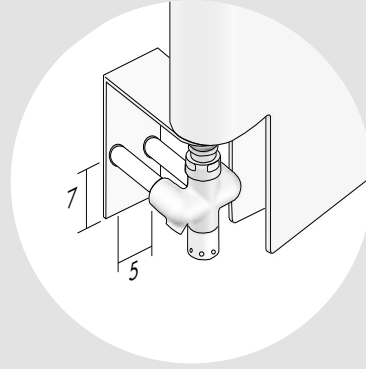

Arrange the system pipes as shown in the figure
Préparer les tuyaux du système comme indiqué dans le dessin
Achtung! Erstellen die Wasserrohre wie in Abbildung!
Prepare las tuberías del sistema como indicado en el dibujo