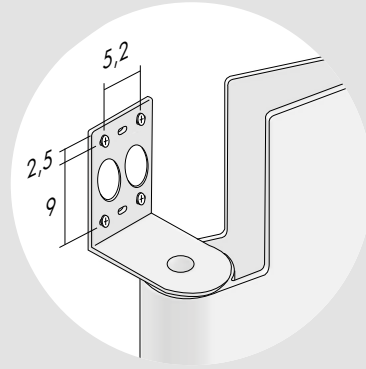

Arrange the system pipes as shown in the figure
Préparer les tuyaux du système comme indiqué dans le dessin
Achtung! Erstellen die Wasserrohre wie in Abbildung!
Prepare las tuberías del sistema como indicado en el dibujo