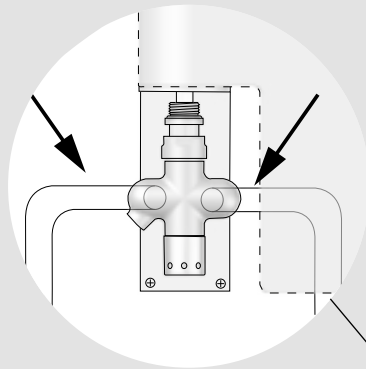

Arrange the system pipes as shown in the figure
Préparer les tuyaux du système comme indiqué dans le dessin
Achtung! Erstellen die Wasserrohre wie in Abbildung!
Prepare las tuberías del sistema como indicado en el dibujo