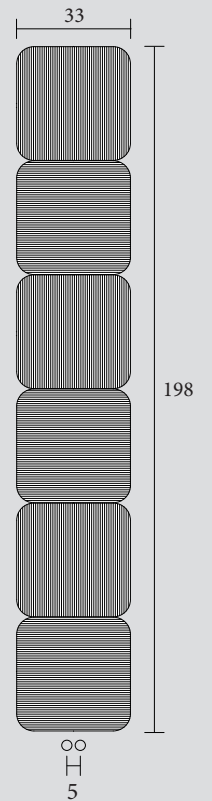

Lana V

AMDL CIRCLE STUDIO DI
MICHELE DE LUCCHI

Kcal = Watt x 0.860
BTU = Watt x 3.413

Watt Δt 60° = Watt Δt 50° x 1,277
Watt Δt 40° = Watt Δt 50° x 0.741
Watt Δt 30° = Watt Δt 50° x 0.504
Watt Δt 20° = Watt Δt 50° x 0.292

p max = 5.0 bar

[F]

Standard connection / Raccord standard
Standard Anschluss / Conexión estándar