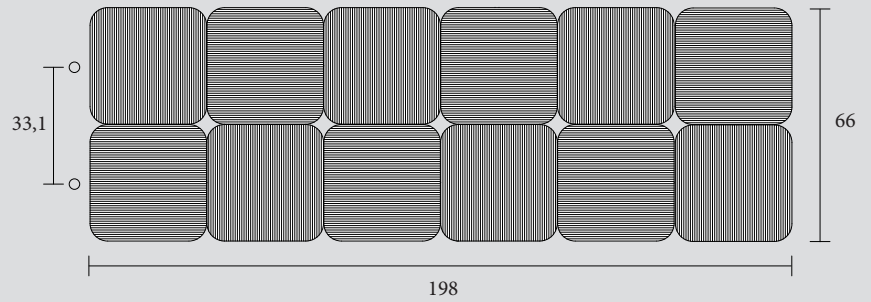

Kcal = Watt x 0.860
BTU = Watt x 3.413

Watt Δt 60° = Watt Δt 50° x 1,277
Watt Δt 40° = Watt Δt 50° x 0.741
Watt Δt 30° = Watt Δt 50° x 0.504
Watt Δt 20° = Watt Δt 50° x 0.292

p max = 5.0 bar

Reversible radiator
Radiateur réversible
Reversibler Heizkörper
Radiador reversible

Lana O _ 33

| H cm | L cm | l* cm | art* | Lt* | watt Δt 30° | watt Δt 50° |
|------|-------|-------|---------------------|-----|---------------------|---------------------|
| 33.0 | 99.0 | 5.0 | LANOS099033B | 0.4 | 188 | 373 |
| 33.0 | 132.0 | 5.0 | LANOS132033B | 0.5 | 272 | 540 |
| 33.0 | 165.0 | 5.0 | LANOS165033B | 0.6 | 356 | 707 |
| 33.0 | 198.0 | 5.0 | LANOS198033B | 0.8 | 411 | 815 |