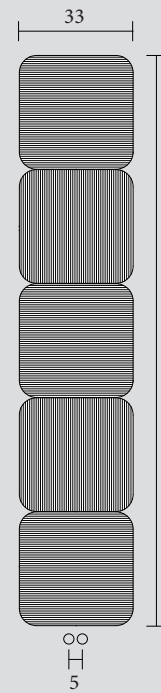

Lana V

AMDL CIRCLE STUDIO DI
MICHELE DE LUCCHI

Kcal = Watt x 0.860
BTU = Watt x 3.413

Watt Δt 60° = Watt Δt 50° x 1,277
Watt Δt 40° = Watt Δt 50° x 0.741
Watt Δt 30° = Watt Δt 50° x 0.504
Watt Δt 20° = Watt Δt 50° x 0.292

p max = 5.0 bar

[F]

Standard connection / Raccord standard
Standard Anschluss / Conexión estándar