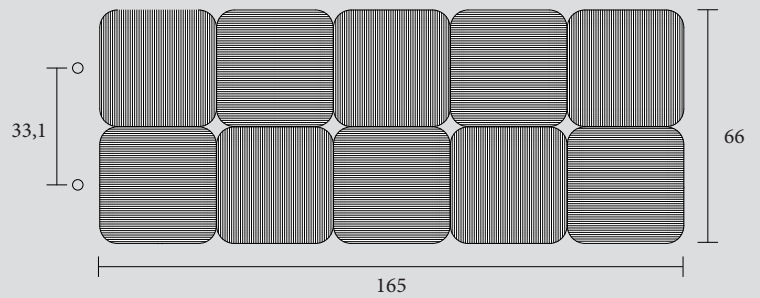

Lana V _ 33

| H cm | L cm | l* cm | art* | Lt* | watt Δt 30° | watt Δt 50° |
|-------|------|-------|---------------------|-----|---------------------|---------------------|
| 99.0 | 33.0 | 5.0 | LANV5099033B | 0.4 | 224 | 444 |
| 132.0 | 33.0 | 5.0 | LANV5132033B | 0.5 | 290 | 576 |
| 165.0 | 33.0 | 5.0 | LANV5165033B | 0.6 | 356 | 707 |
| 198.0 | 33.0 | 5.0 | LANV5198033B | 0.8 | 411 | 815 |

Kcal = Watt x 0.860
BTU = Watt x 3.413

Watt Δt 60° = Watt Δt 50° x 1,277
Watt Δt 40° = Watt Δt 50° x 0.741
Watt Δt 30° = Watt Δt 50° x 0.504
Watt Δt 20° = Watt Δt 50° x 0.292

p max = 5.0 bar

Reversible radiator
Radiateur réversible
Reversibler Heizkörper
Radiador reversible

Lana O _ 33

| H cm | L cm | l* cm | art* | Lt* | watt Δt 30° | watt Δt 50° |
|------|-------|-------|---------------------|-----|---------------------|---------------------|
| 33.0 | 99.0 | 5.0 | LANOS099033B | 0.4 | 188 | 373 |
| 33.0 | 132.0 | 5.0 | LANOS132033B | 0.5 | 272 | 540 |
| 33.0 | 165.0 | 5.0 | LANOS165033B | 0.6 | 356 | 707 |
| 33.0 | 198.0 | 5.0 | LANOS198033B | 0.8 | 411 | 815 |