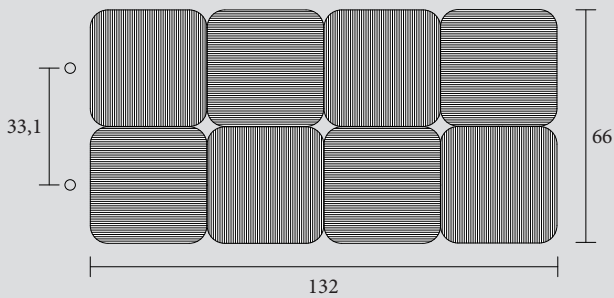

Kcal = Watt x 0.860
BTU = Watt x 3.413

Watt Δt 60° = Watt Δt 50° x 1,277
Watt Δt 40° = Watt Δt 50° x 0.741
Watt Δt 30° = Watt Δt 50° x 0.504
Watt Δt 20° = Watt Δt 50° x 0.292

p max = 5.0 bar

Reversible radiator
Radiateur réversible
Reversibler Heizkörper
Radiador reversible

Lana O _ 33

| H cm | L cm | l* cm | art* | Lt* | watt Δt 30° | watt Δt 50° |
|------|-------|-------|---------------------|-----|---------------------|---------------------|
| 33.0 | 99.0 | 5.0 | LANOS099033B | 0.4 | 188 | 373 |
| 33.0 | 132.0 | 5.0 | LANOS132033B | 0.5 | 272 | 540 |
| 33.0 | 165.0 | 5.0 | LANOS165033B | 0.6 | 356 | 707 |
| 33.0 | 198.0 | 5.0 | LANOS198033B | 0.8 | 411 | 815 |