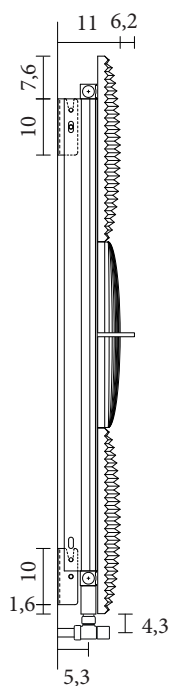

Lana V

AMDL CIRCLE STUDIO DI
MICHELE DE LUCCHI

Kcal = Watt x 0.860
BTU = Watt x 3.413

Watt Δt 60° = Watt Δt 50° x 1,277
Watt Δt 40° = Watt Δt 50° x 0.741
Watt Δt 30° = Watt Δt 50° x 0.504
Watt Δt 20° = Watt Δt 50° x 0.292

p max = 5.0 bar

[F]

Standard connection / Raccord standard
Standard Anschluss / Conexión estándar