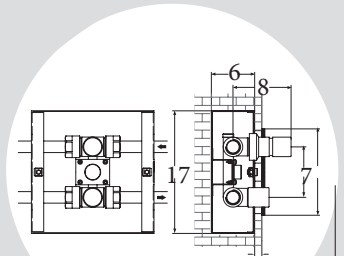

Reversible radiator
Radiateur réversible
Reversibler Heizkörper
Radiador reversible

[H]

Special connection / Raccord spéciale
Speziell Anschluss / Conexión especial