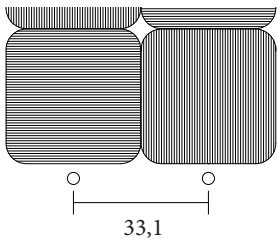

Lana V

AMDL CIRCLE STUDIO DI
MICHELE DE LUCCHI

Kcal = Watt x 0.860
BTU = Watt x 3.413

Watt Δt 60° = Watt Δt 50° x 1,277
Watt Δt 40° = Watt Δt 50° x 0.741
Watt Δt 30° = Watt Δt 50° x 0.504
Watt Δt 20° = Watt Δt 50° x 0.292

p max = 5.0 bar

[F]

Standard connection / Raccord standard
Standard Anschluss / Conexión estándar