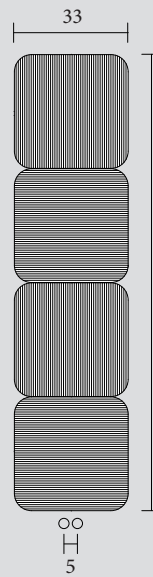

Lana V

AMDL CIRCLE STUDIO DI
MICHELE DE LUCCHI

Kcal = Watt x 0.860
BTU = Watt x 3.413

Watt Δt 60° = Watt Δt 50° x 1,277
Watt Δt 40° = Watt Δt 50° x 0.741
Watt Δt 30° = Watt Δt 50° x 0.504
Watt Δt 20° = Watt Δt 50° x 0.292

p max = 5.0 bar

[F]

Standard connection / Raccord standard
Standard Anschluss / Conexión estándar