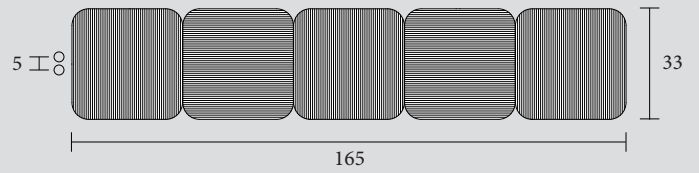

16 MM < \varnothing < 24 MM

[CROM] **CWR**

Sleeving kit
Kit couvre tuyau
Rosetten
Kit cubre tubo

[CROM] **C5R**

Towel bar
Porte-serviettes
Handtuchhalter
Porta toallas

[COLOR] **MLNC**

Lana O

AMDL CIRCLE STUDIO DI
MICHELE DE LUCCHI

Kcal = Watt x 0.860
BTU = Watt x 3.413

Watt Δt 60° = Watt Δt 50° x 1,277
Watt Δt 40° = Watt Δt 50° x 0.741
Watt Δt 30° = Watt Δt 50° x 0.504
Watt Δt 20° = Watt Δt 50° x 0.292

p max = 5.0 bar

Reversible radiator
Radiateur réversible
Reversibler Heizkörper
Radiador reversible